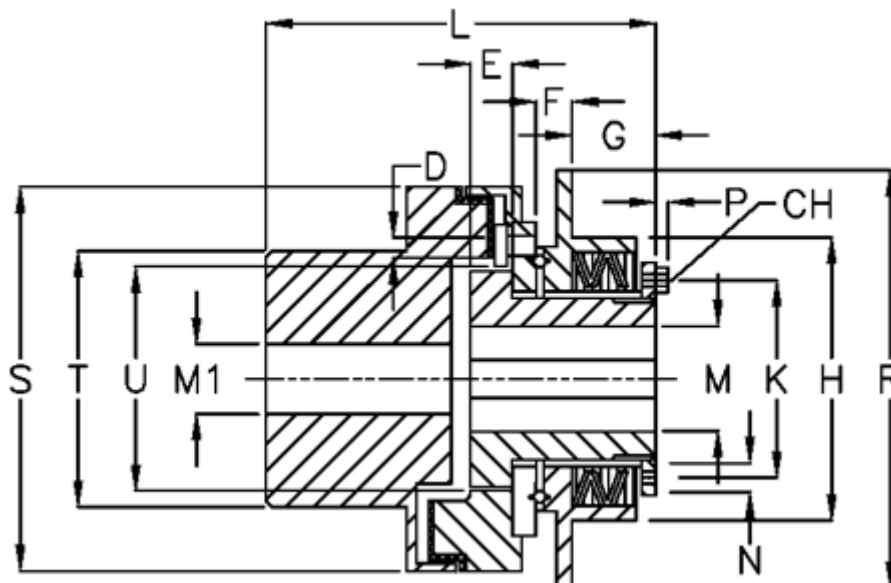

Article number: 46952531

Description: Safeguard mini G 25 S

Measures

D	= 6xM5	L	= 98.0	U	= 48
Disc spring mounting	= 5x1S	M1 max	= 35		
Disc spring version	= S - light	M max	= 25		
E	= 17.0	M min	= 10		
F	= 7.0	P	= 4.0		
G	= 23.0	R	= 100		
H	= 74	S	= 82		
K	= 54	T	= 53		